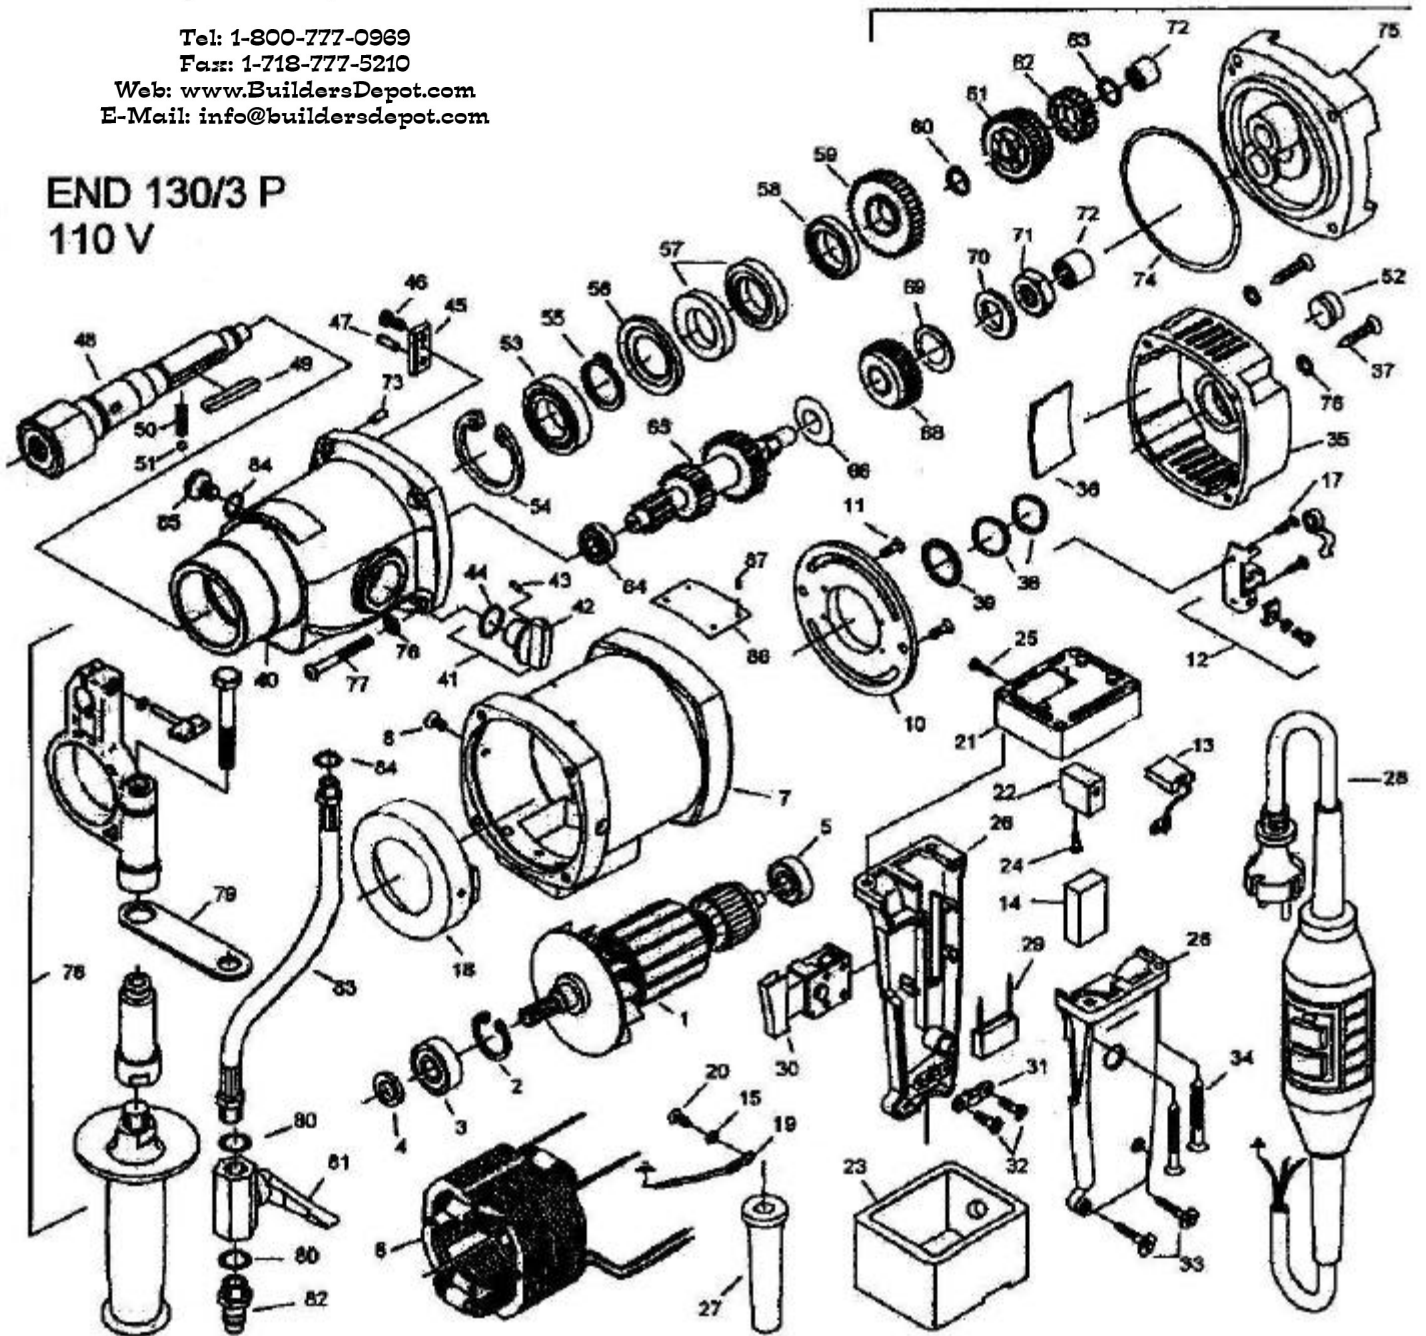

*Prices to change without notice.
Not responsible for typographical errors.*

POS. NO.	ITEM NO	DESCRIPTION	
1	73331100	Armature-230 VOLT-END 130/3	110 V-SEE #73332100
2	80201333	Safety Ring 28/1.2	Replaces 050.0166
3	80410032	Ball Bearing	See 114 146
4	83000075	Shaft Seal	
5	80410021	Ball Bearing	See 100 579
6	73332150	Field for END 130/3P	
7	73331203	Motor Housing Isol.	
8	80201226	Screw	
10	73331215	Holder	
11	80201182	Screw	
12	80201199	Carbon Brush Holder	
13	80700019	REPLACED BY 80700040	
14	73320210	Contact Washer	
15	80200752	Washer	
16	80201154	Screw	
17	80201251	Screw	
18	73331140	Air Guiding Ring	
19	73331185	Strand	
20	80201200	Screw	
21	73331293	CIRCUIT BOARD	
22	73331295	Cooling Attachement Body	
23	73331266	Handle for Protection	
24	80201390	Screw	
25	80201201	Screw	
26	80900097	Pair of Handle Halfs	
27	71323255	Cable Sleeve	
28	7RF32262	CORD COMPLETE	
29	80500010	Condensor-SEE #80500014	
30	80600143	Switch	
31	71323330	Wire Locking Flange	
32	80201270	Screw	
33	80201271	Screw 4.2x16	
34	80201207	Screw	
35	73331240	Bearing Cap	
36	73331210	Cap	
37	80201204	Screw	
38	80200702	Spring	
39	83000090	O-Ring	
40	73331400	Gearbox Housing	
41	73331545	Gear Change Complete	
42	73331540	Knob	
43	80200577	Cylindrical Pin	
44	83000036	O-Ring	Replaces 050.0116
45	73331542	Gear Changing Lever	
46	80201330	Cylinder Head Screw	