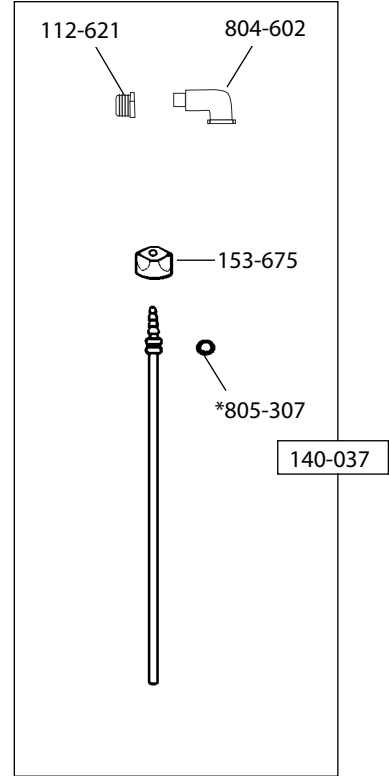

MAINTENANCE PARTS FOR THE BUILDERS DEPOT® PROFESSIONAL WATER SUPPLY TANK

Model: 91134
 BD Cat #: 0405-0010

BD Cat #: 0405-0050

BD Cat #0405-0055

HUDSON®

PROFESSIONAL DIVISION
 H. D. HUDSON MANUFACTURING COMPANY
 500 North Michigan Avenue • Chicago, IL 60611-3769
 Phone: 800-523-9284 • FAX: 312-644-7989
 E-Mail: ladybug.com • Website: <http://www.hdHUDSON.com>