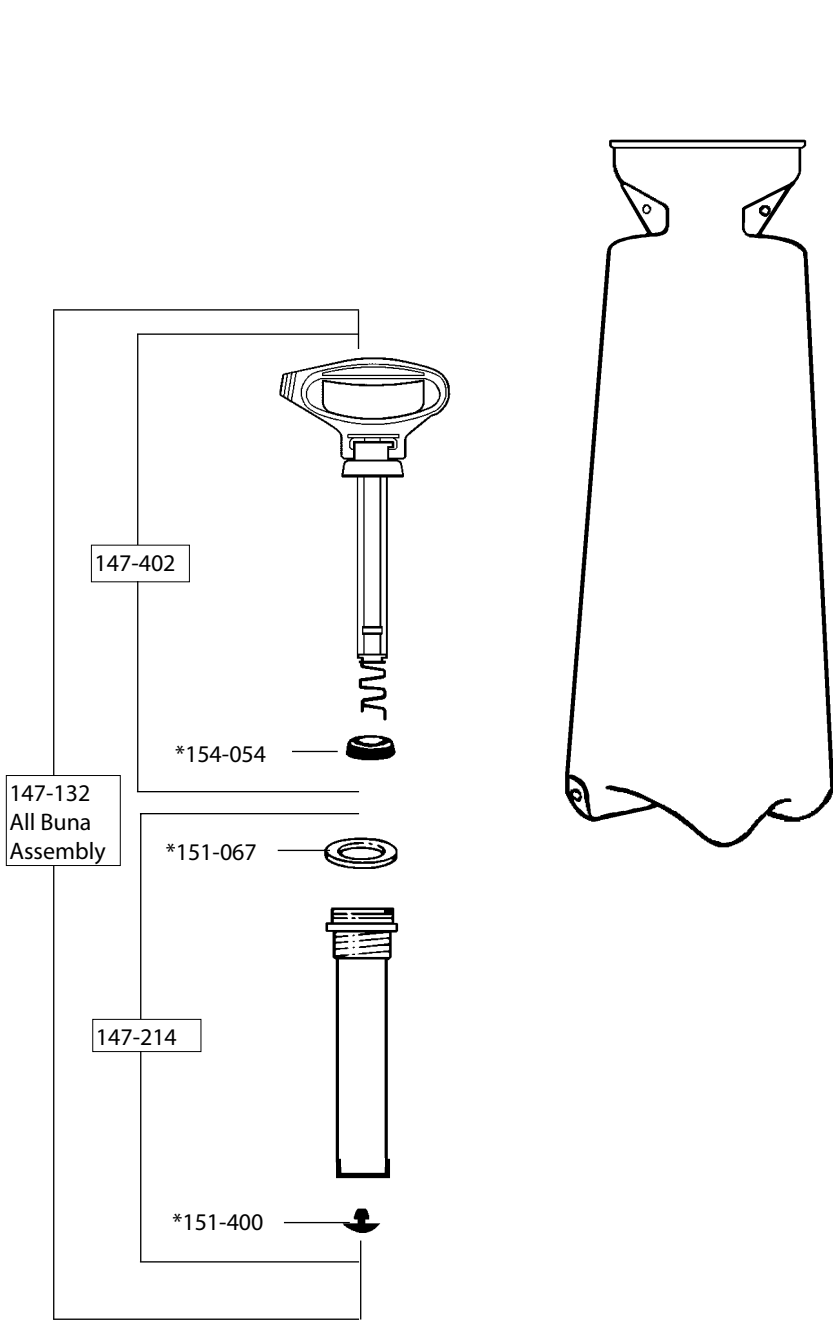

MAINTENANCE PARTS FOR THE BUILDERS DEPOT® PROFESSIONAL WATER SUPPLY TANK

Model: 91134
 BD Cat #: 0405-0010

BD Cat #: 0405-0050

BD Cat #0405-0055

HUDSON®

PROFESSIONAL DIVISION
 H. D. HUDSON MANUFACTURING COMPANY
 500 North Michigan Avenue • Chicago, IL 60611-3769
 Phone: 800-523-9284 • FAX: 312-644-7989
 E-Mail: ladybug.com • Website: <http://www.hdHUDSON.com>